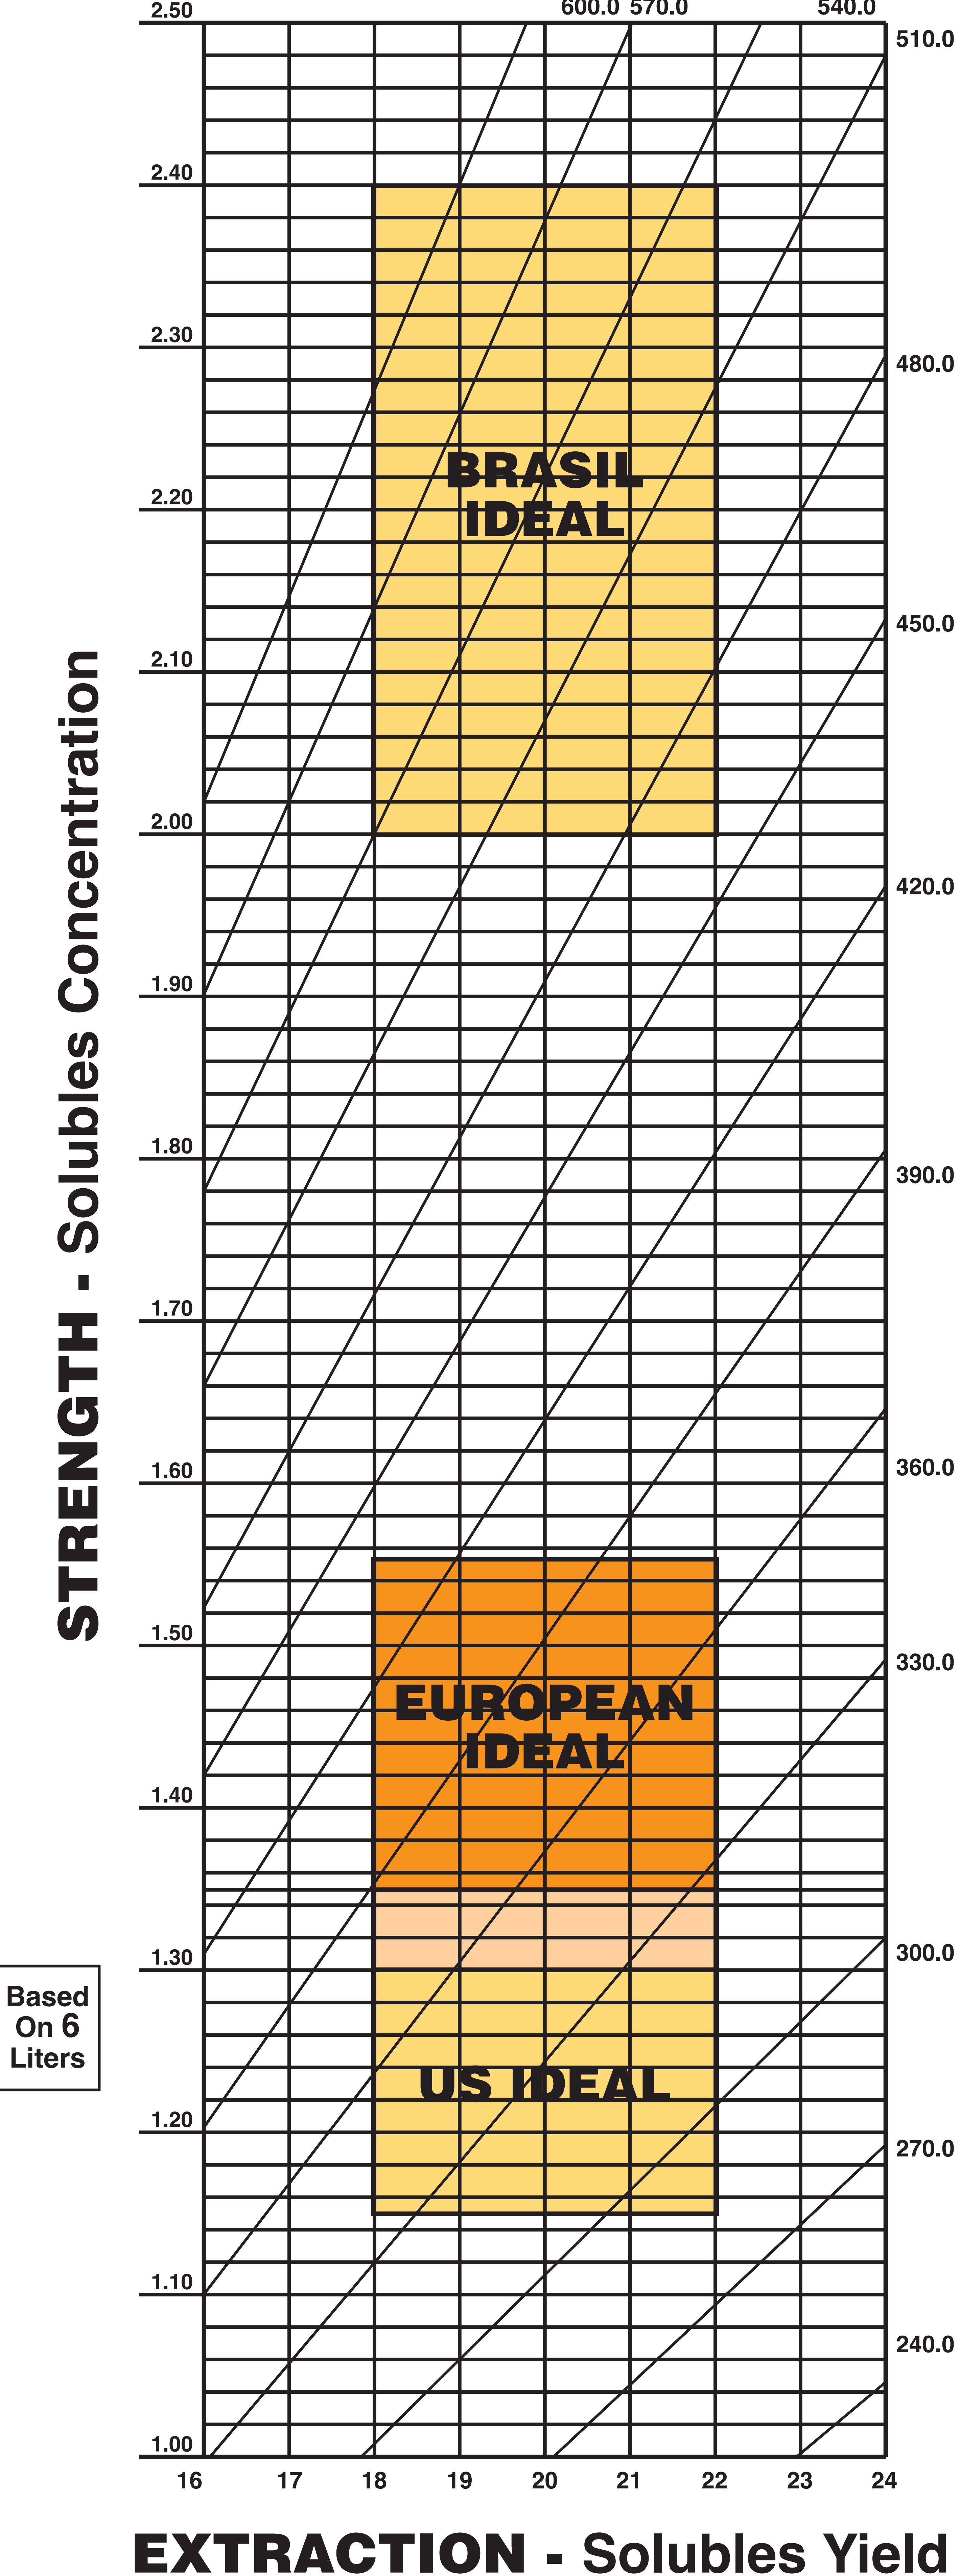

COFFEE BREWING CONTROL CHART

EXTRACTION - Solubles Yield